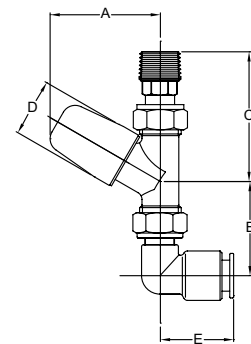

2 - 5 working days.

CONNECTIONS

Compression, pushfit or screwed iron.

For more general information, please see page 250.

DIMENSIONS

SLIMLINE DECORATIVE

15mm Angle

15mm Straight (for vertical mounting)

Model	A	B	C	D
	(mm)	(mm)	(mm)	(mm)
15mm Angle	57.0	30.0	56.0	30.0
15mm Straight	57.0	29.0	67.0	30.0

SLIMLINE DECORATIVE Pushfit PPV

10/15mm Angle

10/15mm Straight (for vertical mounting)

Model	A	B	C	D	E
	(mm)	(mm)	(mm)	(mm)	(mm)
10mm Angle	57.0	43.0	56.0	30.0	32.0
10mm Straight	57.0	43.0	67.0	30.0	32.0
15mm Angle	57.0	50.0	56.0	30.0	38.0
15mm Straight	57.0	49.0	67.0	30.0	38.0

NB: All measurements are nominal.

DECSL15HSC

DECSL10HACPF90

PUSHFIT
OPTION
AVAILABLE

SLIMLINE DECORATIVE

Description	Metal Finish	Order Code	Minimum Order Qty
15mm Angle Combined Wheelhead/Lockshield Manual Valve	Polished Chrome	DECSL15HAC	1
15mm Straight Combined Wheelhead/Lockshield Manual Valve	Polished Chrome	DECSL15HSC	1

SLIMLINE DECORATIVE PUSHFIT PPV

10mm (90°) Angle Combined Wheelhead/Lockshield Manual Valve	Polished Chrome	DECSL10HACPF90	1
10mm (90°) Straight Combined Wheelhead/Lockshield Manual Valve	Polished Chrome	DECSL10HSCPF90	1
15mm (90°) Angle Combined Wheelhead/Lockshield Manual Valve	Polished Chrome	DECSL15HACPF90	1
15mm (90°) Straight Combined Wheelhead/Lockshield Manual Valve	Polished Chrome	DECSL15HSCPF90	1