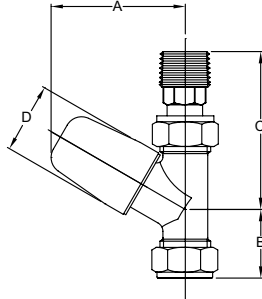

2 - 5 working days.

CONNECTIONS

Compression, pushfit or screwed iron.

For more general information, please see page 250.

DIMENSIONS

SLIMLINE DECORATIVE

15mm Angle

15mm Straight (for vertical mounting)

Model	A	B	C	D
	(mm)	(mm)	(mm)	(mm)
15mm Angle	57.0	30.0	56.0	30.0
15mm Straight	57.0	29.0	67.0	30.0

SLIMLINE DECORATIVE Pushfit PPV

10/15mm Angle

10/15mm Straight (for vertical mounting)

Model	A	B	C	D	E
	(mm)	(mm)	(mm)	(mm)	(mm)
10mm Angle	57.0	43.0	56.0	30.0	32.0
10mm Straight	57.0	43.0	67.0	30.0	32.0
15mm Angle	57.0	50.0	56.0	30.0	38.0
15mm Straight	57.0	49.0	67.0	30.0	38.0

NB: All measurements are nominal.

DECSL15HSC

DECSL10HACPF90

PUSHFIT
OPTION
AVAILABLE

SLIMLINE DECORATIVE

Description	Metal Finish	Order Code	Minimum Order Qty
15mm Angle Combined Wheelhead/Lockshield Manual Valve	Polished Chrome	DECSL15HAC	1
15mm Straight Combined Wheelhead/Lockshield Manual Valve	Polished Chrome	DECSL15HSC	1

SLIMLINE DECORATIVE PUSHFIT PPV

10mm (90°) Angle Combined Wheelhead/Lockshield Manual Valve	Polished Chrome	DECSL10HACPF90	1
10mm (90°) Straight Combined Wheelhead/Lockshield Manual Valve	Polished Chrome	DECSL10HSCPF90	1
15mm (90°) Angle Combined Wheelhead/Lockshield Manual Valve	Polished Chrome	DECSL15HACPF90	1
15mm (90°) Straight Combined Wheelhead/Lockshield Manual Valve	Polished Chrome	DECSL15HSCPF90	1