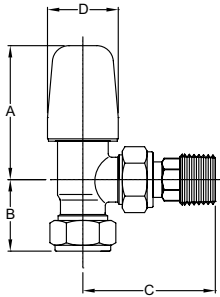

2 - 5 working days.

CONNECTIONS

Compression, pushfit or screwed iron.

For more general information, please see page 250.

DIMENSIONS

SLIMLINE DECORATIVE

15mm Angle

15mm Straight (for vertical mounting)

Model	A	B	C	D
	(mm)	(mm)	(mm)	(mm)
15mm Angle	57.0	30.0	56.0	30.0
15mm Straight	57.0	29.0	67.0	30.0

SLIMLINE DECORATIVE Pushfit PPV

10/15mm Angle

10/15mm Straight (for vertical mounting)

Model	A	B	C	D	E
	(mm)	(mm)	(mm)	(mm)	(mm)
10mm Angle	57.0	43.0	56.0	30.0	32.0
10mm Straight	57.0	43.0	67.0	30.0	32.0
15mm Angle	57.0	50.0	56.0	30.0	38.0
15mm Straight	57.0	49.0	67.0	30.0	38.0

NB: All measurements are nominal.

DECSL15HSC

DECSL10HACPF90

PUSHFIT
OPTION
AVAILABLE

SLIMLINE DECORATIVE

Description	Metal Finish	Order Code	Minimum Order Qty
15mm Angle Combined Wheelhead/Lockshield Manual Valve	Polished Chrome	DECSL15HAC	1
15mm Straight Combined Wheelhead/Lockshield Manual Valve	Polished Chrome	DECSL15HSC	1

SLIMLINE DECORATIVE PUSHFIT PPV

10mm (90°) Angle Combined Wheelhead/Lockshield Manual Valve	Polished Chrome	DECSL10HACPF90	1
10mm (90°) Straight Combined Wheelhead/Lockshield Manual Valve	Polished Chrome	DECSL10HSCPF90	1
15mm (90°) Angle Combined Wheelhead/Lockshield Manual Valve	Polished Chrome	DECSL15HACPF90	1
15mm (90°) Straight Combined Wheelhead/Lockshield Manual Valve	Polished Chrome	DECSL15HSCPF90	1