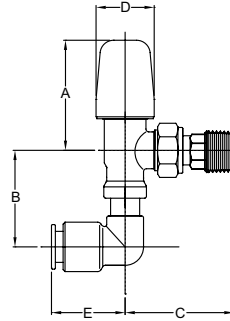

2 - 5 working days.

CONNECTIONS

Compression, pushfit or screwed iron.

For more general information, please see page 250.

DIMENSIONS

SLIMLINE DECORATIVE

15mm Angle

15mm Straight (for vertical mounting)

Model	A	B	C	D
	(mm)	(mm)	(mm)	(mm)
15mm Angle	57.0	30.0	56.0	30.0
15mm Straight	57.0	29.0	67.0	30.0

SLIMLINE DECORATIVE Pushfit PPV

10/15mm Angle

10/15mm Straight (for vertical mounting)

Model	A	B	C	D	E
	(mm)	(mm)	(mm)	(mm)	(mm)
10mm Angle	57.0	43.0	56.0	30.0	32.0
10mm Straight	57.0	43.0	67.0	30.0	32.0
15mm Angle	57.0	50.0	56.0	30.0	38.0
15mm Straight	57.0	49.0	67.0	30.0	38.0

NB: All measurements are nominal.

DECSL15HSC

DECSL10HACPF90

PUSHFIT
OPTION
AVAILABLE

SLIMLINE DECORATIVE

Description	Metal Finish	Order Code	Minimum Order Qty
15mm Angle Combined Wheelhead/Lockshield Manual Valve	Polished Chrome	DECSL15HAC	1
15mm Straight Combined Wheelhead/Lockshield Manual Valve	Polished Chrome	DECSL15HSC	1

SLIMLINE DECORATIVE PUSHFIT PPV

10mm (90°) Angle Combined Wheelhead/Lockshield Manual Valve	Polished Chrome	DECSL10HACPF90	1
10mm (90°) Straight Combined Wheelhead/Lockshield Manual Valve	Polished Chrome	DECSL10HSCPF90	1
15mm (90°) Angle Combined Wheelhead/Lockshield Manual Valve	Polished Chrome	DECSL15HACPF90	1
15mm (90°) Straight Combined Wheelhead/Lockshield Manual Valve	Polished Chrome	DECSL15HSCPF90	1