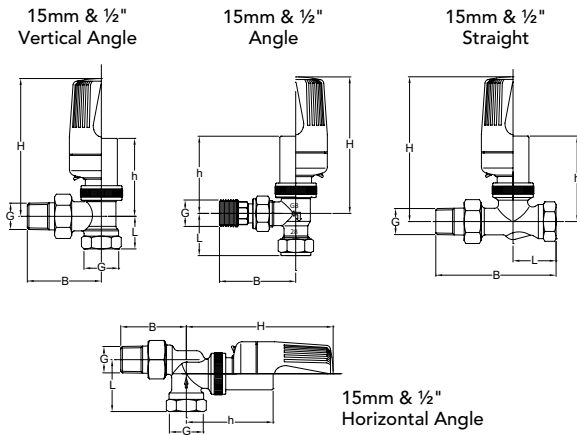

Maximum 120°C (compression and screwed iron), 92°C (pushfit).

DELIVERY

2 - 5 working days.

For more general information, please see page 250.

DIMENSIONS

DECORATIVE TRV

Model	G	B	L	H*	h*
	(in)	(mm)	(mm)	(mm)	(mm)
15mm & 1/2" Vertical Angle	1/2	58.0	26.0	109.0	75.0
15mm & 1/2" Angle	1/2	64.0	32.0	108.0	72.0
15mm & 1/2" Straight	1/2	95.0	33.0	113.0	77.0
15mm & 1/2" Horizontal Angle	1/2	53.0	37.0	115.0	79.0

SLIMLINE DECORATIVE TRV

Model	A	B	C	D	E
	(mm)	(mm)	(mm)	(mm)	(mm)
15mm Vertical Angle	89.0	33.0	61.0	34.0	60.0
15mm Straight	93.0	40.0	67.0	-	-

SLIMLINE DECORATIVE Pushfit PPV TRV

10/15mm TRV (90°) 10/15mm TRV (90°) Straight

Model	A	B	C	D	E
	(mm)	(mm)	(mm)	(mm)	(mm)
10mm TRV (90°)	94.0	46.0	33.0	32.0	61.0
15mm TRV (90°)	94.0	52.0	33.0	38.0	61.0
10mm TRV (90°) Straight	97.0	56.0	67.0	-	-
15mm TRV (90°) Straight	97.0	62.0	67.0	-	-

NB: All measurements are nominal.
H* Fitted with 2TRVHEAD or 2TRVRSHEAD
h* Fitted with 2TRVADJHEAD

TRVSL15DECPPF90

DECORATIVE TRV

Description	Metal Finish	Order Code	Minimum Order Qty
15mm & 1/2" Vertical Angle	Polished Chrome	2TRV15DEC	1
15mm & 1/2" Angle Body	Polished Chrome	2TRV15ADEC	1
15mm & 1/2" Straight TRV	Polished Chrome	2TRV15STDEC	1
15mm & 1/2" Horizontal Angle TRV	Polished Chrome	2TRV15HIDEC	1
Decorative TRV Head Only	Polished Chrome	2TRVHDDC	1