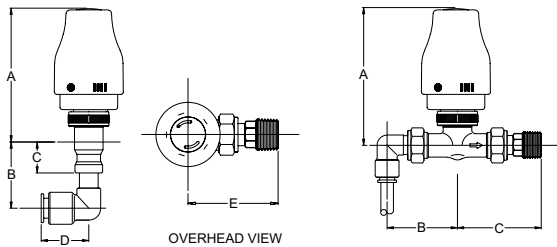

Maximum 120°C (compression and screwed iron), 92°C (pushfit).

DELIVERY

2 - 5 working days.

For more general information, please see page 250.

DIMENSIONS

DECORATIVE TRV

Model	G	B	L	H*	h*
	(in)	(mm)	(mm)	(mm)	(mm)
15mm & 1/2" Vertical Angle	1/2	58.0	26.0	109.0	75.0
15mm & 1/2" Angle	1/2	64.0	32.0	108.0	72.0
15mm & 1/2" Straight	1/2	95.0	33.0	113.0	77.0
15mm & 1/2" Horizontal Angle	1/2	53.0	37.0	115.0	79.0

SLIMLINE DECORATIVE TRV

Model	A	B	C	D	E
	(mm)	(mm)	(mm)	(mm)	(mm)
15mm Vertical Angle	89.0	33.0	61.0	34.0	60.0
15mm Straight	93.0	40.0	67.0	-	-

SLIMLINE DECORATIVE Pushfit PPV TRV

10/15mm TRV (90°) 10/15mm TRV (90°) Straight

Model	A	B	C	D	E
	(mm)	(mm)	(mm)	(mm)	(mm)
10mm TRV (90°)	94.0	46.0	33.0	32.0	61.0
15mm TRV (90°)	94.0	52.0	33.0	38.0	61.0
10mm TRV (90°) Straight	97.0	56.0	67.0	-	-
15mm TRV (90°) Straight	97.0	62.0	67.0	-	-