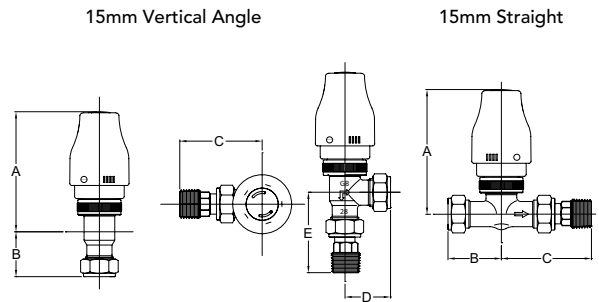

Maximum 120°C (compression and screwed iron), 92°C (pushfit).

DELIVERY

2 - 5 working days.

For more general information, please see page 250.

DIMENSIONS

DECORATIVE TRV

Model	G	B	L	H*	h*
	(in)	(mm)	(mm)	(mm)	(mm)
15mm & 1/2" Vertical Angle	1/2	58.0	26.0	109.0	75.0
15mm & 1/2" Angle	1/2	64.0	32.0	108.0	72.0
15mm & 1/2" Straight	1/2	95.0	33.0	113.0	77.0
15mm & 1/2" Horizontal Angle	1/2	53.0	37.0	115.0	79.0

SLIMLINE DECORATIVE TRV

Model	A	B	C	D	E
	(mm)	(mm)	(mm)	(mm)	(mm)
15mm Vertical Angle	89.0	33.0	61.0	34.0	60.0
15mm Straight	93.0	40.0	67.0	-	-

SLIMLINE DECORATIVE Pushfit PPV TRV

10/15mm TRV (90°) 10/15mm TRV (90°) Straight

Model	A	B	C	D	E
	(mm)	(mm)	(mm)	(mm)	(mm)
10mm TRV (90°)	94.0	46.0	33.0	32.0	61.0
15mm TRV (90°)	94.0	52.0	33.0	38.0	61.0
10mm TRV (90°) Straight	97.0	56.0	67.0	-	-
15mm TRV (90°) Straight	97.0	62.0	67.0	-	-