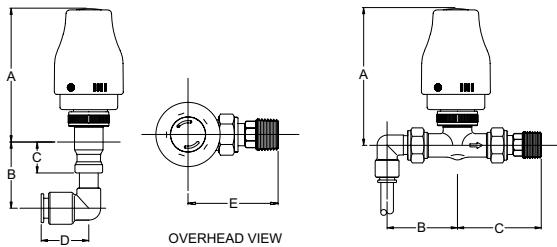

For more general information, please see page 242.

DIMENSIONS

DECORATIVE TRV

Model	G	B	L	H*	h*
	(in)	(mm)	(mm)	(mm)	(mm)
15mm & 1/2" Vertical Angle	1/2	58.0	26.0	109.0	75.0
15mm & 1/2" Angle	1/2	64.0	32.0	108.0	72.0
15mm & 1/2" Straight	1/2	95.0	33.0	113.0	77.0
15mm & 1/2" Horizontal Angle	1/2	53.0	37.0	115.0	79.0

SLIMLINE DECORATIVE TRV

Model	A	B	C	D	E
	(mm)	(mm)	(mm)	(mm)	(mm)
15mm Vertical Angle	89.0	33.0	61.0	34.0	60.0
15mm Straight	93.0	40.0	67.0	-	-

SLIMLINE DECORATIVE Pushfit PPV TRV

10/15mm TRV (90°) 10/15mm TRV (90°) Straight

Model	A	B	C	D	E
	(mm)	(mm)	(mm)	(mm)	(mm)
10mm TRV (90°)	94.0	46.0	33.0	32.0	61.0
15mm TRV (90°)	94.0	52.0	33.0	38.0	61.0
10mm TRV (90°) Straight	97.0	56.0	67.0	-	-
15mm TRV (90°) Straight	97.0	62.0	67.0	-	-

NB: All measurements are nominal.
H* Fitted with 2TRVHEAD or 2TRVRSHEAD
h* Fitted with 2TRVADJHEAD

TRVSL15DECPPF90

DECORATIVE TRV

Description	Metal Finish	Order Code	Minimum Order Qty
15mm & 1/2" Vertical Angle	Polished Chrome	2TRV15DEC	1
15mm & 1/2" Angle Body	Polished Chrome	2TRV15ADEC	1
15mm & 1/2" Straight TRV	Polished Chrome	2TRV15STDEC	1
15mm & 1/2" Horizontal Angle TRV	Polished Chrome	2TRV15HIDEC	1
Decorative TRV Head Only	Polished Chrome	2TRVHDDC	1