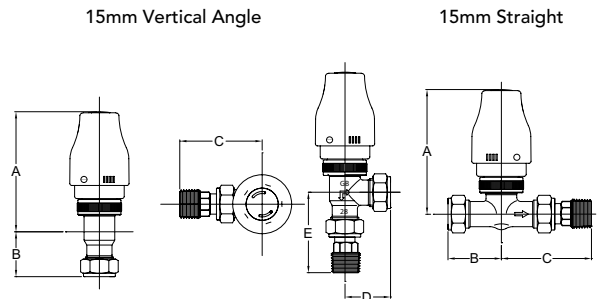

For more general information, please see page 242.

DIMENSIONS

DECORATIVE TRV

Model	G	B	L	H*	h*
	(in)	(mm)	(mm)	(mm)	(mm)
15mm & 1/2" Vertical Angle	1/2	58.0	26.0	109.0	75.0
15mm & 1/2" Angle	1/2	64.0	32.0	108.0	72.0
15mm & 1/2" Straight	1/2	95.0	33.0	113.0	77.0
15mm & 1/2" Horizontal Angle	1/2	53.0	37.0	115.0	79.0

SLIMLINE DECORATIVE TRV

Model	A	B	C	D	E
	(mm)	(mm)	(mm)	(mm)	(mm)
15mm Vertical Angle	89.0	33.0	61.0	34.0	60.0
15mm Straight	93.0	40.0	67.0	-	-

SLIMLINE DECORATIVE Pushfit PPV TRV

10/15mm TRV (90°) 10/15mm TRV (90°) Straight

Model	A	B	C	D	E
	(mm)	(mm)	(mm)	(mm)	(mm)
10mm TRV (90°)	94.0	46.0	33.0	32.0	61.0
15mm TRV (90°)	94.0	52.0	33.0	38.0	61.0
10mm TRV (90°) Straight	97.0	56.0	67.0	-	-
15mm TRV (90°) Straight	97.0	62.0	67.0	-	-

NB: All measurements are nominal.
H* Fitted with 2TRVHEAD or 2TRVRSHEAD
h* Fitted with 2TRVADJHEAD

TRVSL15DECPPF90

DECORATIVE TRV

Description	Metal Finish	Order Code	Minimum Order Qty
15mm & 1/2" Vertical Angle	Polished Chrome	2TRV15DEC	1
15mm & 1/2" Angle Body	Polished Chrome	2TRV15ADEC	1
15mm & 1/2" Straight TRV	Polished Chrome	2TRV15STDEC	1
15mm & 1/2" Horizontal Angle TRV	Polished Chrome	2TRV15HIDEC	1
Decorative TRV Head Only	Polished Chrome	2TRVHDDC	1