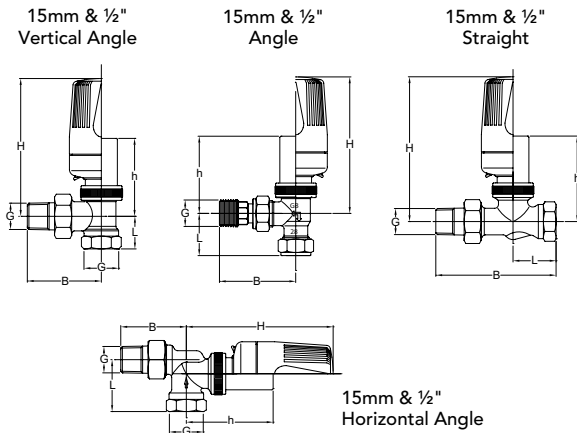

GENERAL SPECIFICATION

-  **CERTIFICATION**
Produced under a quality management system - ISO 9001:2008 and complies to EN 215-1.
-  **OPERATING PRESSURES**
Tested to a maximum pressure of 10 bar (compression and screwed iron), 3 bar (pushfit).
-  **GUARANTEE**
2 year guarantee from date of purchase against manufacturing defects.
-  **OPERATING TEMPERATURE**
Maximum 120°C (compression and screwed iron), 92°C (pushfit).
-  **COLOUR**
Finished in polished chrome.
-  **DELIVERY**
2 - 5 working days.
-  **CONNECTIONS**
Compression, pushfit or screwed iron.

For more general information, please see page 242.

DIMENSIONS

DECORATIVE TRV

Model	G	B	L	H*	h*
	(in)	(mm)	(mm)	(mm)	(mm)
15mm & 1/2" Vertical Angle	1/2	58.0	26.0	109.0	75.0
15mm & 1/2" Angle	1/2	64.0	32.0	108.0	72.0
15mm & 1/2" Straight	1/2	95.0	33.0	113.0	77.0
15mm & 1/2" Horizontal Angle	1/2	53.0	37.0	115.0	79.0

SLIMLINE DECORATIVE TRV

Model	A	B	C	D	E
	(mm)	(mm)	(mm)	(mm)	(mm)
15mm Vertical Angle	89.0	33.0	61.0	34.0	60.0
15mm Straight	93.0	40.0	67.0	-	-

SLIMLINE DECORATIVE Pushfit PPV TRV

10/15mm TRV (90°) 10/15mm TRV (90°) Straight

Model	A	B	C	D	E
	(mm)	(mm)	(mm)	(mm)	(mm)
10mm TRV (90°)	94.0	46.0	33.0	32.0	61.0
15mm TRV (90°)	94.0	52.0	33.0	38.0	61.0
10mm TRV (90°) Straight	97.0	56.0	67.0	-	-
15mm TRV (90°) Straight	97.0	62.0	67.0	-	-