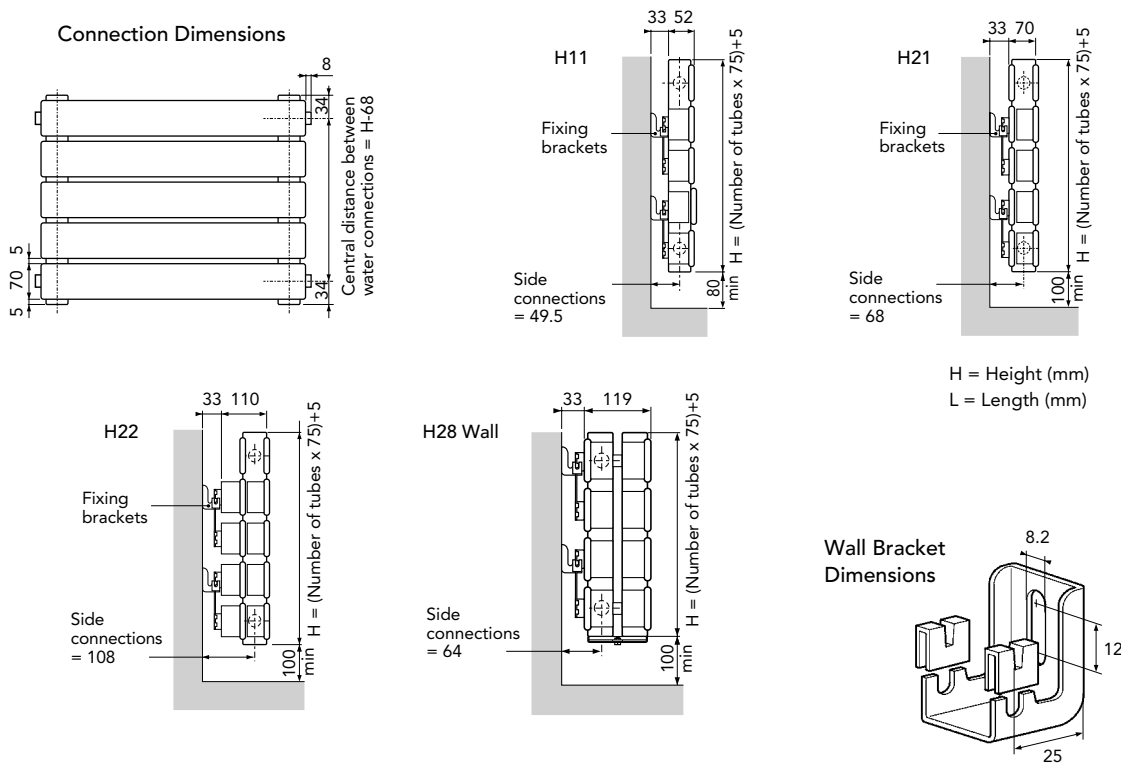

*Lengths 600 to 1600mm = 4 brackets. Lengths 1800 to 2000mm = 6 brackets. NB: All measurements are nominal.

DÉCOR

TECHNICAL INFORMATION (cont...)

MOUNTING POSITIONS, DIMENSIONS & WALL BRACKETS - DÉCOR V10 & V20 MODELS

MOUNTING POSITIONS, DIMENSIONS & WALL BRACKETS - DÉCOR H28 FLOOR MODEL

MOUNTING POSITIONS, DIMENSIONS & WALL BRACKETS - DÉCOR H11, H21, H22 & H28 WALL MODELS

Wall Bracket Positioning Length from 600mm to 1200mm

Wall Bracket Positioning Length from 1400mm to 2200mm

MOUNTING POSITIONS, DIMENSIONS & WALL BRACKETS - DÉCOR TS4 MODEL

NB: All measurements are nominal.

DÉCOR HEAT OUTPUTS

DÉCOR KH11 HORIZONTAL

Nominal Height	Nominal Length (mm)	No. of Tubes
430mm	600	6
	800	6
	1000	6
	1200	6
	1400	6
	1800	6