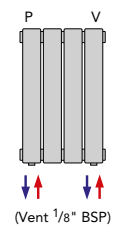

V10 & V20

NB: FOR KH11 & KH22 ONLY: Flow separation screws are supplied with each radiator and each screw must be fastened and tightened. Failure to correctly fasten the screws will result in the product not functioning correctly and may cause the product to leak. Please refer to the installation instructions on our website for more information.
TBSE (Top Bottom Same End) only available for KH models.