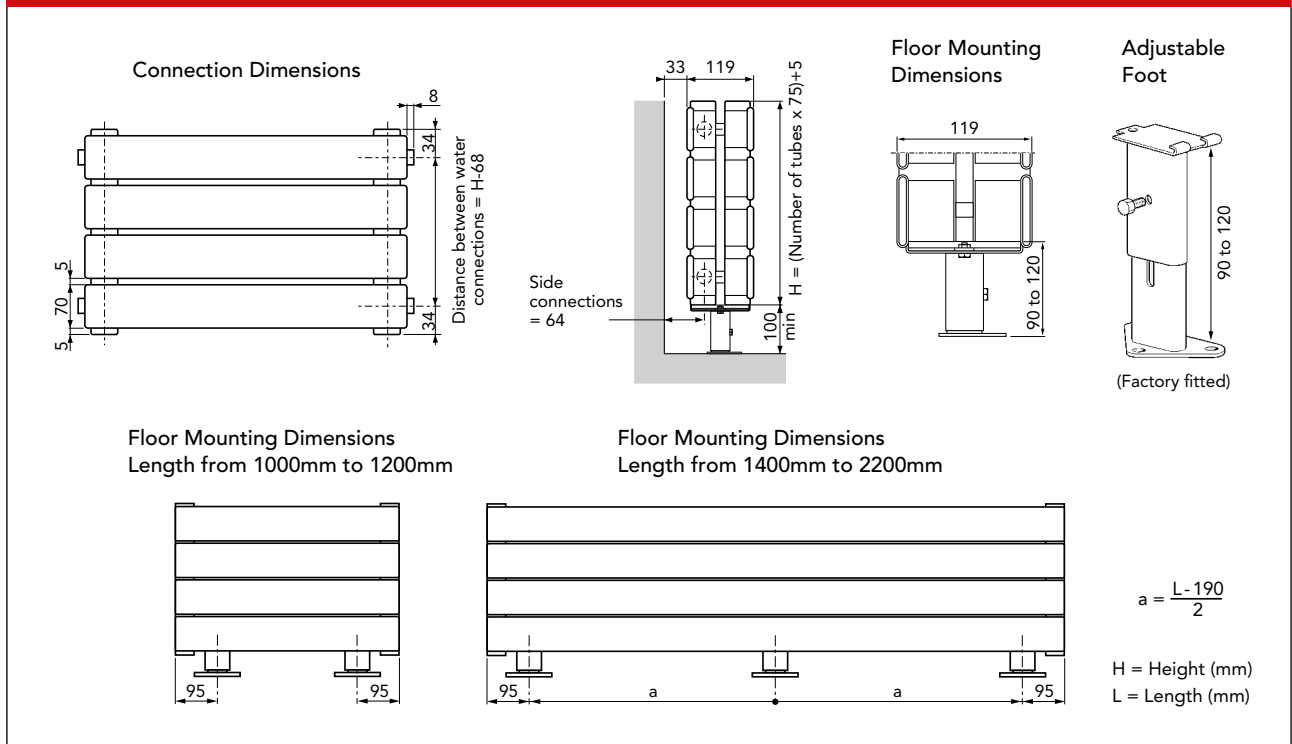

- Comes in horizontal, vertical and plinth models, in a range of heights from 155mm to 2000mm and lengths from 308mm to 2200mm
- Available in special made to order sizes and selected colours to suit all spaces and tastes
- Electric model also available, please see page 184

*Lengths 600 to 1600mm = 4 brackets. Lengths 1800 to 2000mm = 6 brackets. NB: All measurements are nominal.

DÉCOR

TECHNICAL INFORMATION (cont...)

MOUNTING POSITIONS, DIMENSIONS & WALL BRACKETS - DÉCOR V10 & V20 MODELS

MOUNTING POSITIONS, DIMENSIONS & WALL BRACKETS - DÉCOR H28 FLOOR MODEL

MOUNTING POSITIONS, DIMENSIONS & WALL BRACKETS - DÉCOR H11, H21, H22 & H28 WALL MODELS

Wall Bracket Positioning Length from 600mm to 1200mm