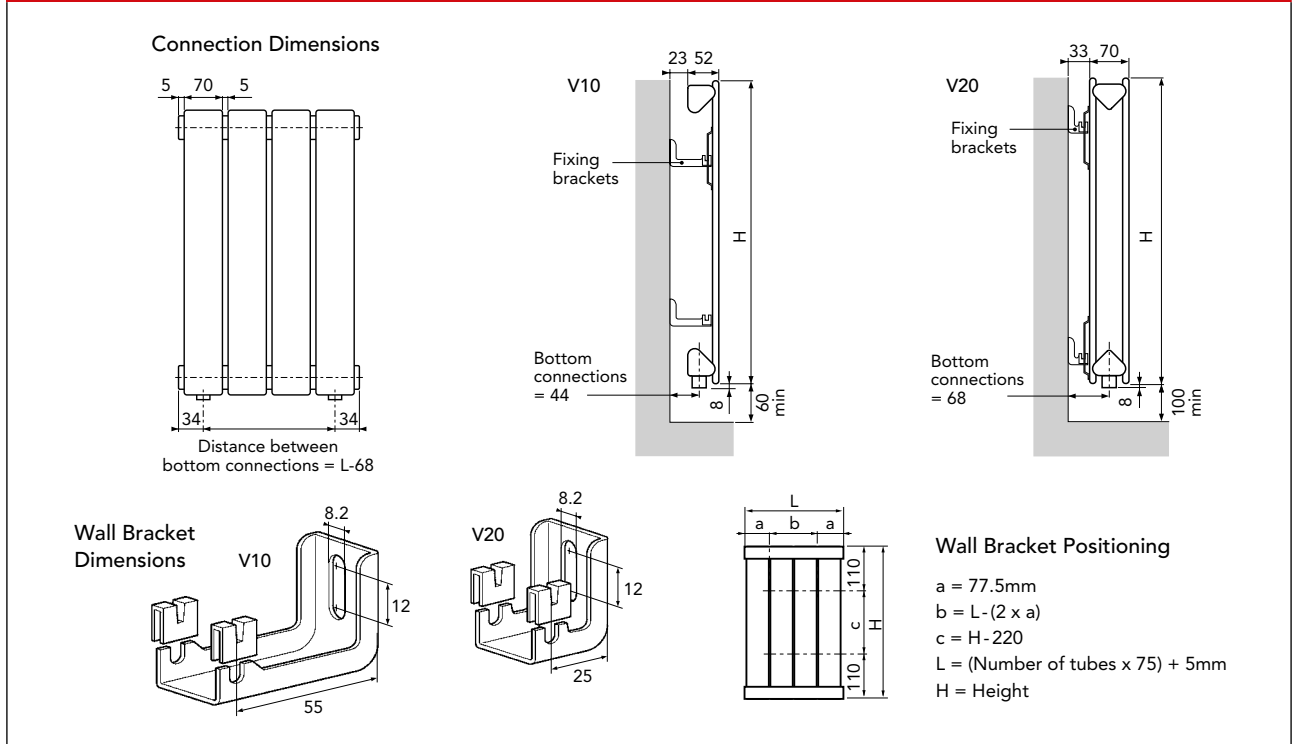

MOUNTING POSITIONS, DIMENSIONS & WALL BRACKETS - DÉCOR KH MODELS

Radiator Models	Overall Height (mm)	A (mm)	B (mm)	C (mm)
KH11	430 - 574	87	45	19
KH22	430 - 574	135	89	42

Overall Height (mm)	430	574
Connection Spacing C (mm)	390	534

*Lengths 600 to 1600mm = 4 brackets. Lengths 1800 to 2000mm = 6 brackets. NB: All measurements are nominal.

DÉCOR

TECHNICAL INFORMATION (cont...)

MOUNTING POSITIONS, DIMENSIONS & WALL BRACKETS - DÉCOR V10 & V20 MODELS