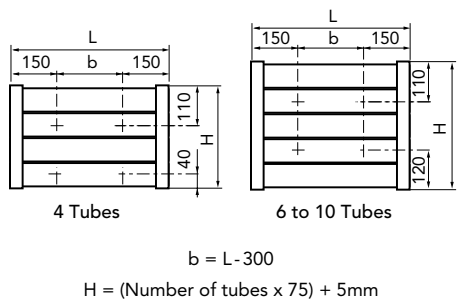

- Comes in horizontal, vertical and plinth models, in a range of heights from 155mm to 2000mm and lengths from 308mm to 2200mm
- Available in special made to order sizes and selected colours to suit all spaces and tastes
- Electric model also available, please see page 184

*Lengths 600 to 1600mm = 4 brackets. Lengths 1800 to 2000mm = 6 brackets. NB: All measurements are nominal.

DÉCOR

TECHNICAL INFORMATION (cont...)

MOUNTING POSITIONS, DIMENSIONS & WALL BRACKETS - DÉCOR V10 & V20 MODELS

MOUNTING POSITIONS, DIMENSIONS & WALL BRACKETS - DÉCOR H28 FLOOR MODEL

MOUNTING POSITIONS, DIMENSIONS & WALL BRACKETS - DÉCOR H11, H21, H22 & H28 WALL MODELS

Wall Bracket Positioning Length from 600mm to 1200mm

Wall Bracket Positioning Length from 1400mm to 2200mm

MOUNTING POSITIONS, DIMENSIONS & WALL BRACKETS - DÉCOR TS4 MODEL

NB: All measurements are nominal.

DÉCOR HEAT OUTPUTS

DÉCOR KH11 HORIZONTAL

Nominal Height	Nominal Length (mm)	No. of Tubes
430mm	600	6
	800	6
	1000	6
	1200	6
	1400	6
	1800	6