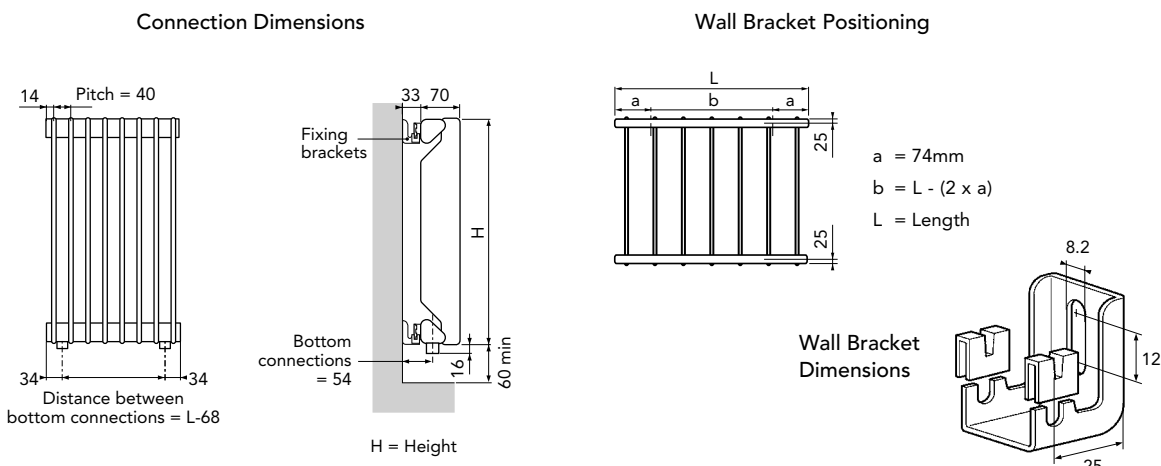

- Comes in horizontal, vertical and plinth models, in a range of heights from 155mm to 2000mm and lengths from 308mm to 2200mm
- Available in special made to order sizes and selected colours to suit all spaces and tastes
- Electric model also available, please see page 184

*Lengths 600 to 1600mm = 4 brackets. Lengths 1800 to 2000mm = 6 brackets. NB: All measurements are nominal.

DÉCOR

TECHNICAL INFORMATION (cont...)

MOUNTING POSITIONS, DIMENSIONS & WALL BRACKETS - DÉCOR V10 & V20 MODELS

MOUNTING POSITIONS, DIMENSIONS & WALL BRACKETS - DÉCOR H28 FLOOR MODEL

MOUNTING POSITIONS, DIMENSIONS & WALL BRACKETS - DÉCOR H11, H21, H22 & H28 WALL MODELS

Wall Bracket Positioning Length from 600mm to 1200mm

Wall Bracket Positioning Length from 1400mm to 2200mm

MOUNTING POSITIONS, DIMENSIONS & WALL BRACKETS - DÉCOR TS4 MODEL

NB: All measurements are nominal.

DÉCOR HEAT OUTPUTS

DÉCOR KH11 HORIZONTAL

Nominal Height	Nominal Length (mm)	No. of Tubes
430mm	600	6
	800	6
	1000	6
	1200	6
	1400	6
	1800	6