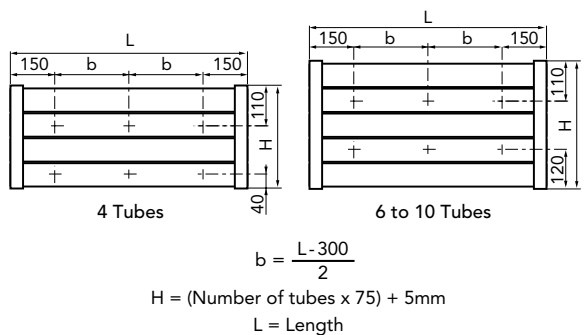

- Comes in horizontal, vertical and plinth models, in a range of heights from 155mm to 2000mm and lengths from 308mm to 2200mm
- Available in special made to order sizes and selected colours to suit all spaces and tastes
- Electric model also available, please see page 184

*Lengths 600 to 1600mm = 4 brackets. Lengths 1800 to 2000mm = 6 brackets. NB: All measurements are nominal.

DÉCOR

TECHNICAL INFORMATION (cont...)

MOUNTING POSITIONS, DIMENSIONS & WALL BRACKETS - DÉCOR V10 & V20 MODELS

MOUNTING POSITIONS, DIMENSIONS & WALL BRACKETS - DÉCOR H28 FLOOR MODEL

MOUNTING POSITIONS, DIMENSIONS & WALL BRACKETS - DÉCOR H11, H21, H22 & H28 WALL MODELS

Wall Bracket Positioning Length from 600mm to 1200mm

Wall Bracket Positioning Length from 1400mm to 2200mm

MOUNTING POSITIONS, DIMENSIONS & WALL BRACKETS - DÉCOR TS4 MODEL

NB: All measurements are nominal.

DÉCOR HEAT OUTPUTS

DÉCOR KH11 HORIZONTAL

Nominal Height	Nominal Length (mm)	No. of Tubes
430mm	600	6
	800	6
	1000	6
	1200	6
	1400	6
	1800	6